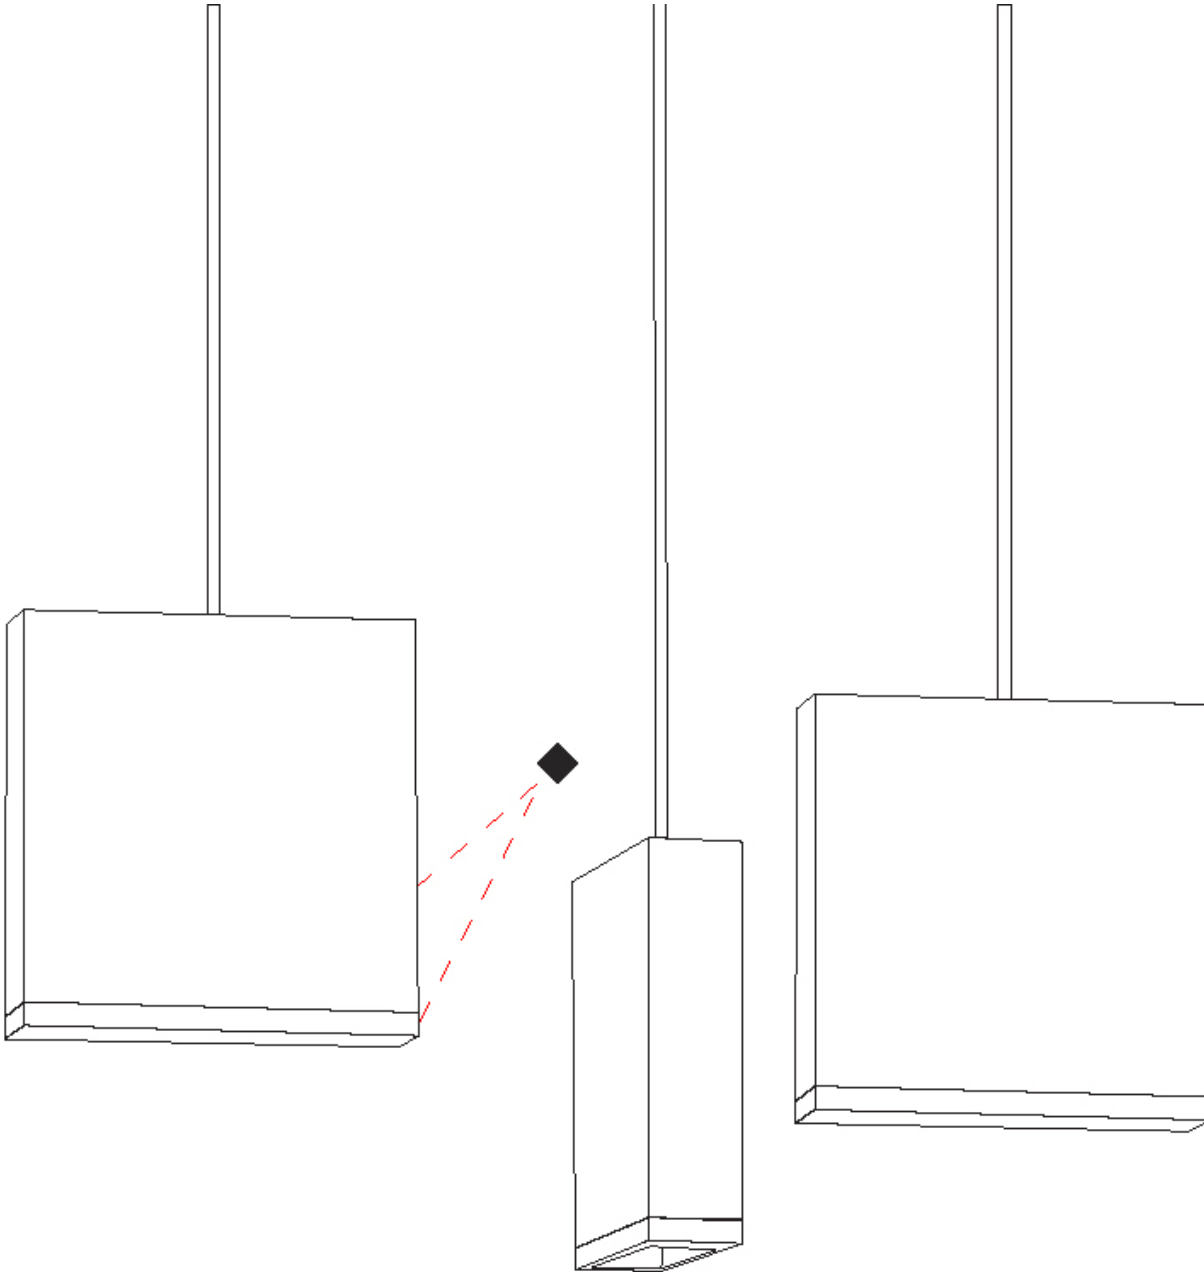

MATCH 3 LIGHT SUSPENSION

D101469-

PROJECT	_____
TYPE	_____
SPECIFIER	_____
QUANTITY	_____
DATE	_____